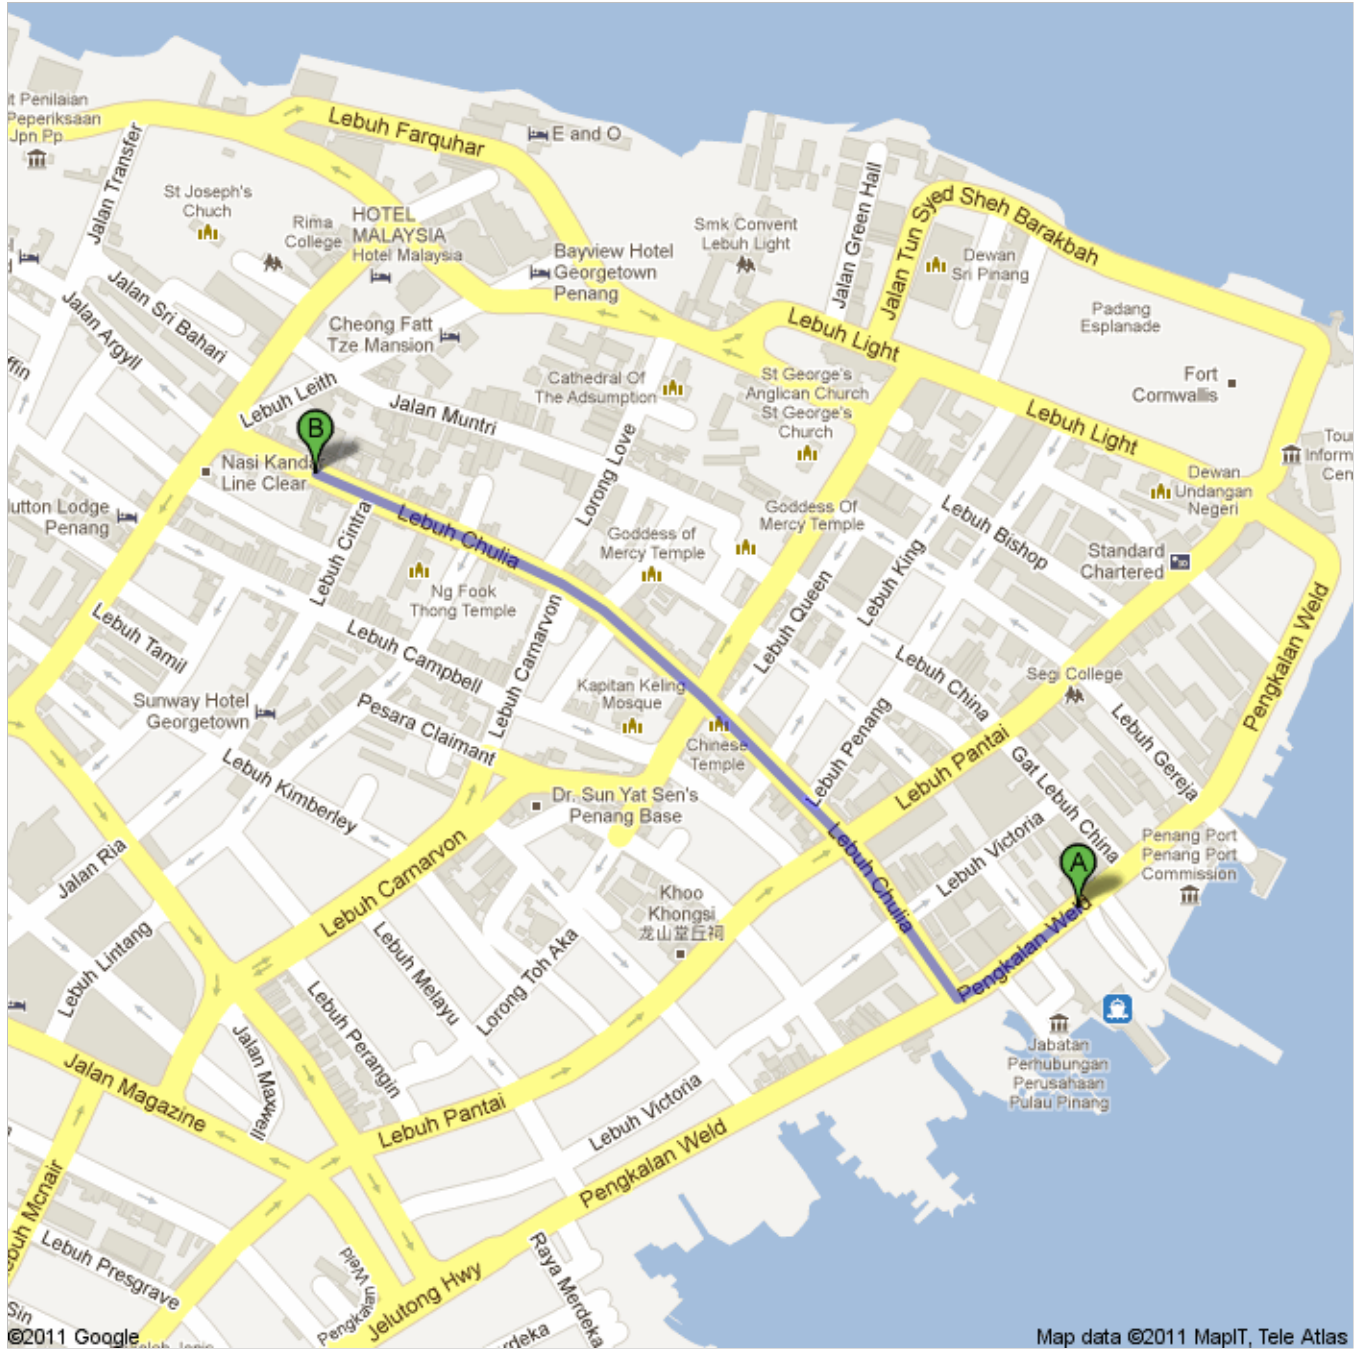

**Directions to Lebuh Chulia**  
1.2 km – about 3 mins

**A Weld Quay Bus Terminal**

19-24 Pengkalan Weld, Georgetown, 10300 George Town, Penang

1. Head **southwest** on **Pengkalan Weld** toward **Gat Lebu Pasar**

go 190 m  
total 190 m

**↗** 2. Turn right onto **Lebu Chulia**  
Destination will be on the right  
About 3 mins

go 1.0 km  
total 1.2 km

**B Lebu Chulia**

These directions are for planning purposes only. You may find that construction projects, traffic, weather, or other events may cause conditions to differ from the map results, and you should plan your route accordingly. You must obey all signs or notices regarding your route.

Map data ©2011 MapIT, Tele Atlas