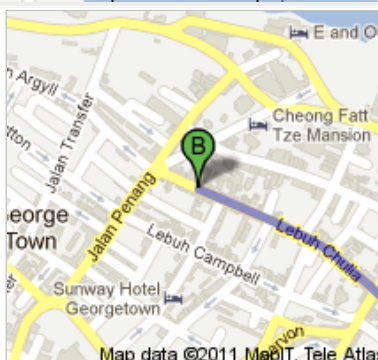

**Directions to Lebuh Chulia**  
1.2 km – about 3 mins

**A Weld Quay Bus Terminal**

19-24 Pengkalan Weld, Georgetown, 10300 George Town, Penang

1. Head **southwest** on **Pengkalan Weld** toward **Gat Lebu Pasar**

go 190 m  
total 190 m

**↗** 2. Turn right onto **Lebu Chulia**  
Destination will be on the right  
About 3 mins

go 1.0 km  
total 1.2 km

**B Lebu Chulia**

These directions are for planning purposes only. You may find that construction projects, traffic, weather, or other events may cause conditions to differ from the map results, and you should plan your route accordingly. You must obey all signs or notices regarding your route.

Map data ©2011 MapIT, Tele Atlas