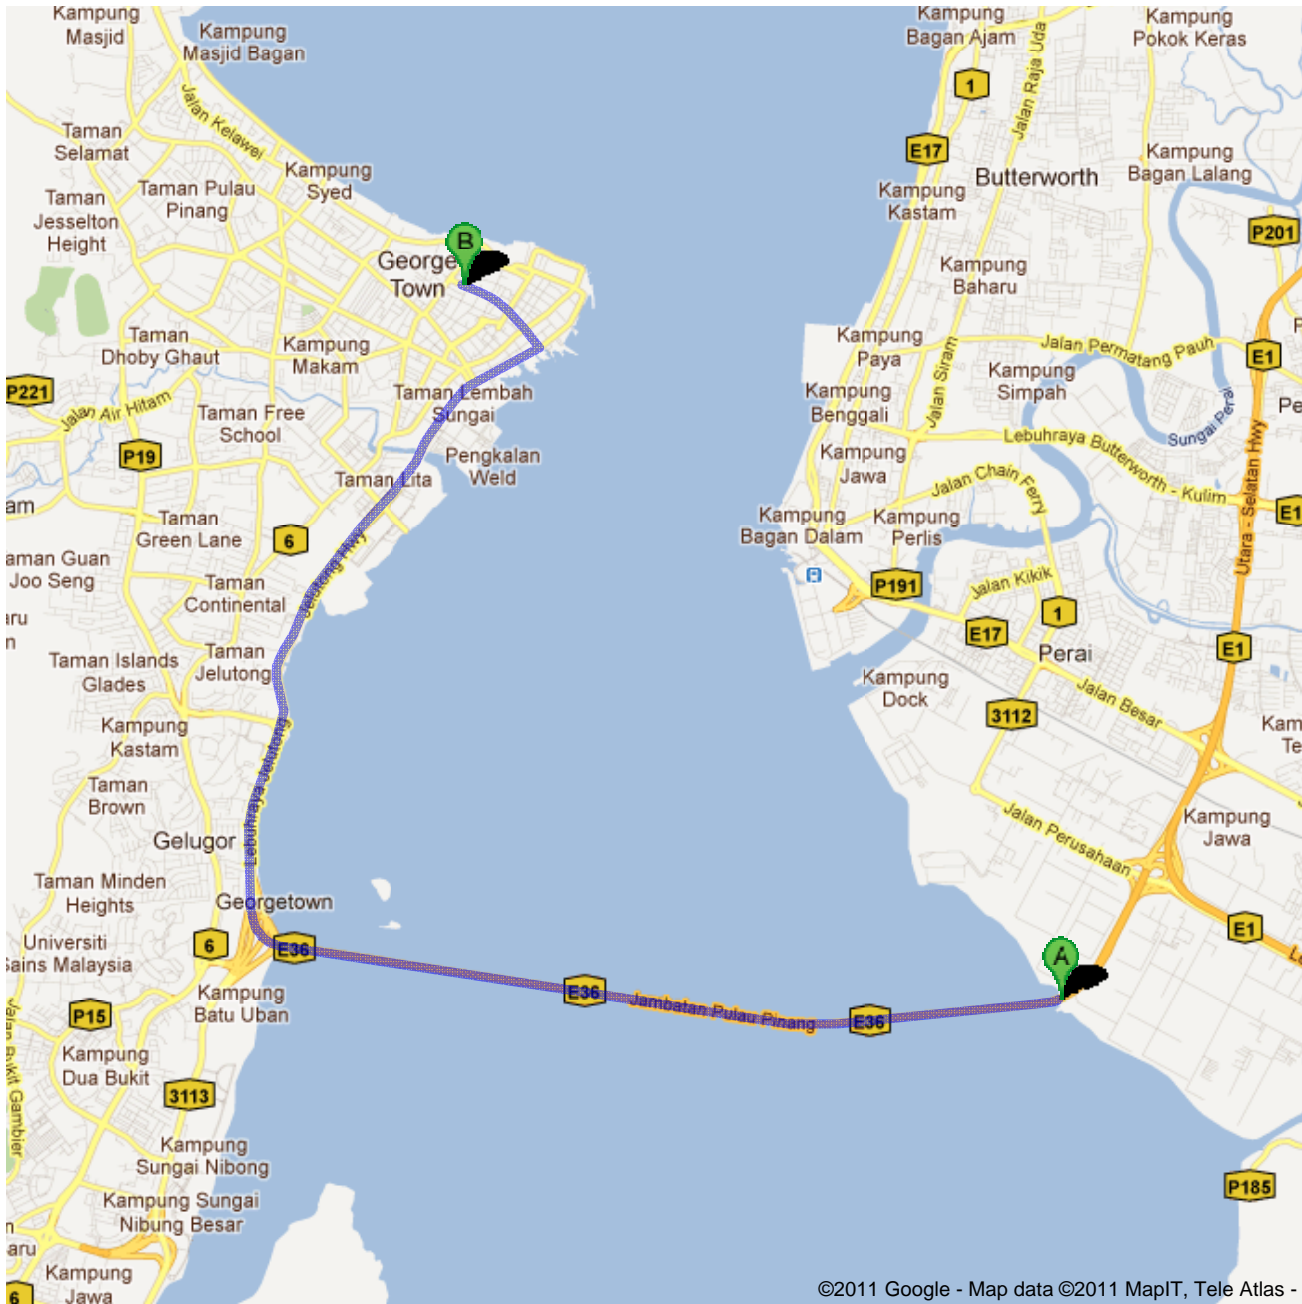

Directions to Lebu Chulia
16.5 km – about 15 mins

Penang Bridge

Jambatan Pulau Pinang, Plaza Tol, Butterworth, 13600, 13600 - 04-3987419

1. Head **west** on **Jambatan Pulau Pinang**
About 5 mins

go 8.6 km
total 8.6 km

2. Continue onto **Lebuhraya Jelutong**
About 1 min

go 1.7 km
total 10.3 km

3. Continue straight to stay on **Lebuhraya Jelutong**
About 3 mins

go 3.1 km
total 13.5 km

4. Continue onto **Pengkalan Weld**
About 3 mins

go 2.0 km
total 15.5 km

5. Turn left onto **Lebuh Chulia**
About 3 mins

go 1.0 km
total 16.5 km

B Lebuh Chulia

These directions are for planning purposes only. You may find that construction projects, traffic, weather, or other events may cause conditions to differ from the map results, and you should plan your route accordingly. You must obey all signs or notices regarding your route.

Map data ©2011 MapIT, Tele Atlas