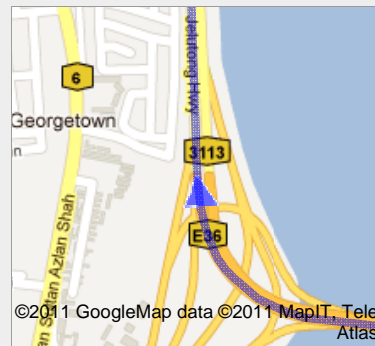

Directions to Lebu Chulia
16.5 km – about 15 mins

Penang Bridge

Jambatan Pulau Pinang, Plaza Tol, Butterworth, 13600, 13600 - 04-3987419

1. Head **west** on **Jambatan Pulau Pinang**
About 5 mins

go 8.6 km
total 8.6 km

2. Continue onto **Lebuhraya Jelutong**
About 1 min

go 1.7 km
total 10.3 km

3. Continue straight to stay on **Lebuhraya Jelutong**
About 3 mins

go 3.1 km
total 13.5 km

4. Continue onto **Pengkalan Weld**
About 3 mins

go 2.0 km
total 15.5 km

5. Turn left onto **Lebuh Chulia**
About 3 mins

go 1.0 km
total 16.5 km

B Lebuh Chulia

These directions are for planning purposes only. You may find that construction projects, traffic, weather, or other events may cause conditions to differ from the map results, and you should plan your route accordingly. You must obey all signs or notices regarding your route.